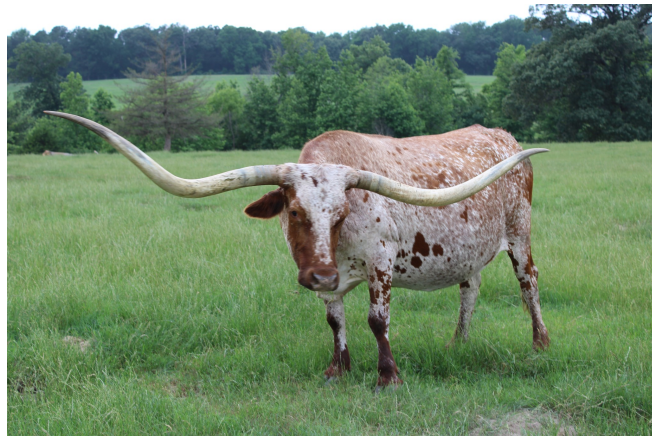

ALLENS CHERRY TOP 348

Date of Birth: 08/19/2010
Registration 1: CTI271200*
Sale Price: \$
Owner: Kurt and Glenda Twining

Courtesy of Silver T Longhorns

One of the best cows we own. Delivered four really nice heifers. One of three 90 tt cows out of the great Dark Cherry cow...stays in great shape