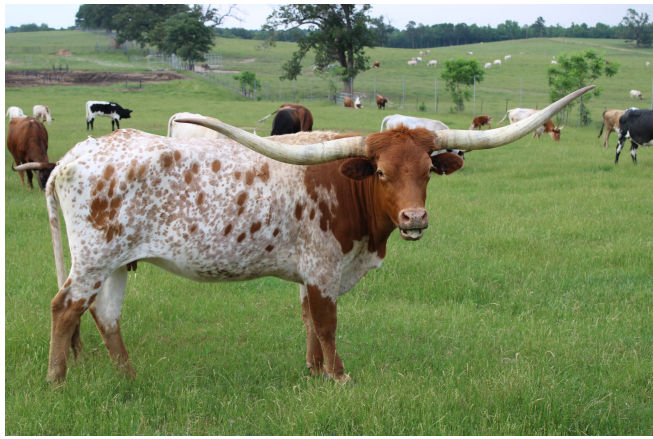

GLH CLEAR SHINE

Date of Birth: 04/29/2017
Registration 1: 277515
Breeder: Hershberger, Gary Lee
Owner: Hershberger, Gary Lee

Courtesy of Silver T Longhorns

Big bodied gal who is over 90 ttt ...gave us a great heifer last time out